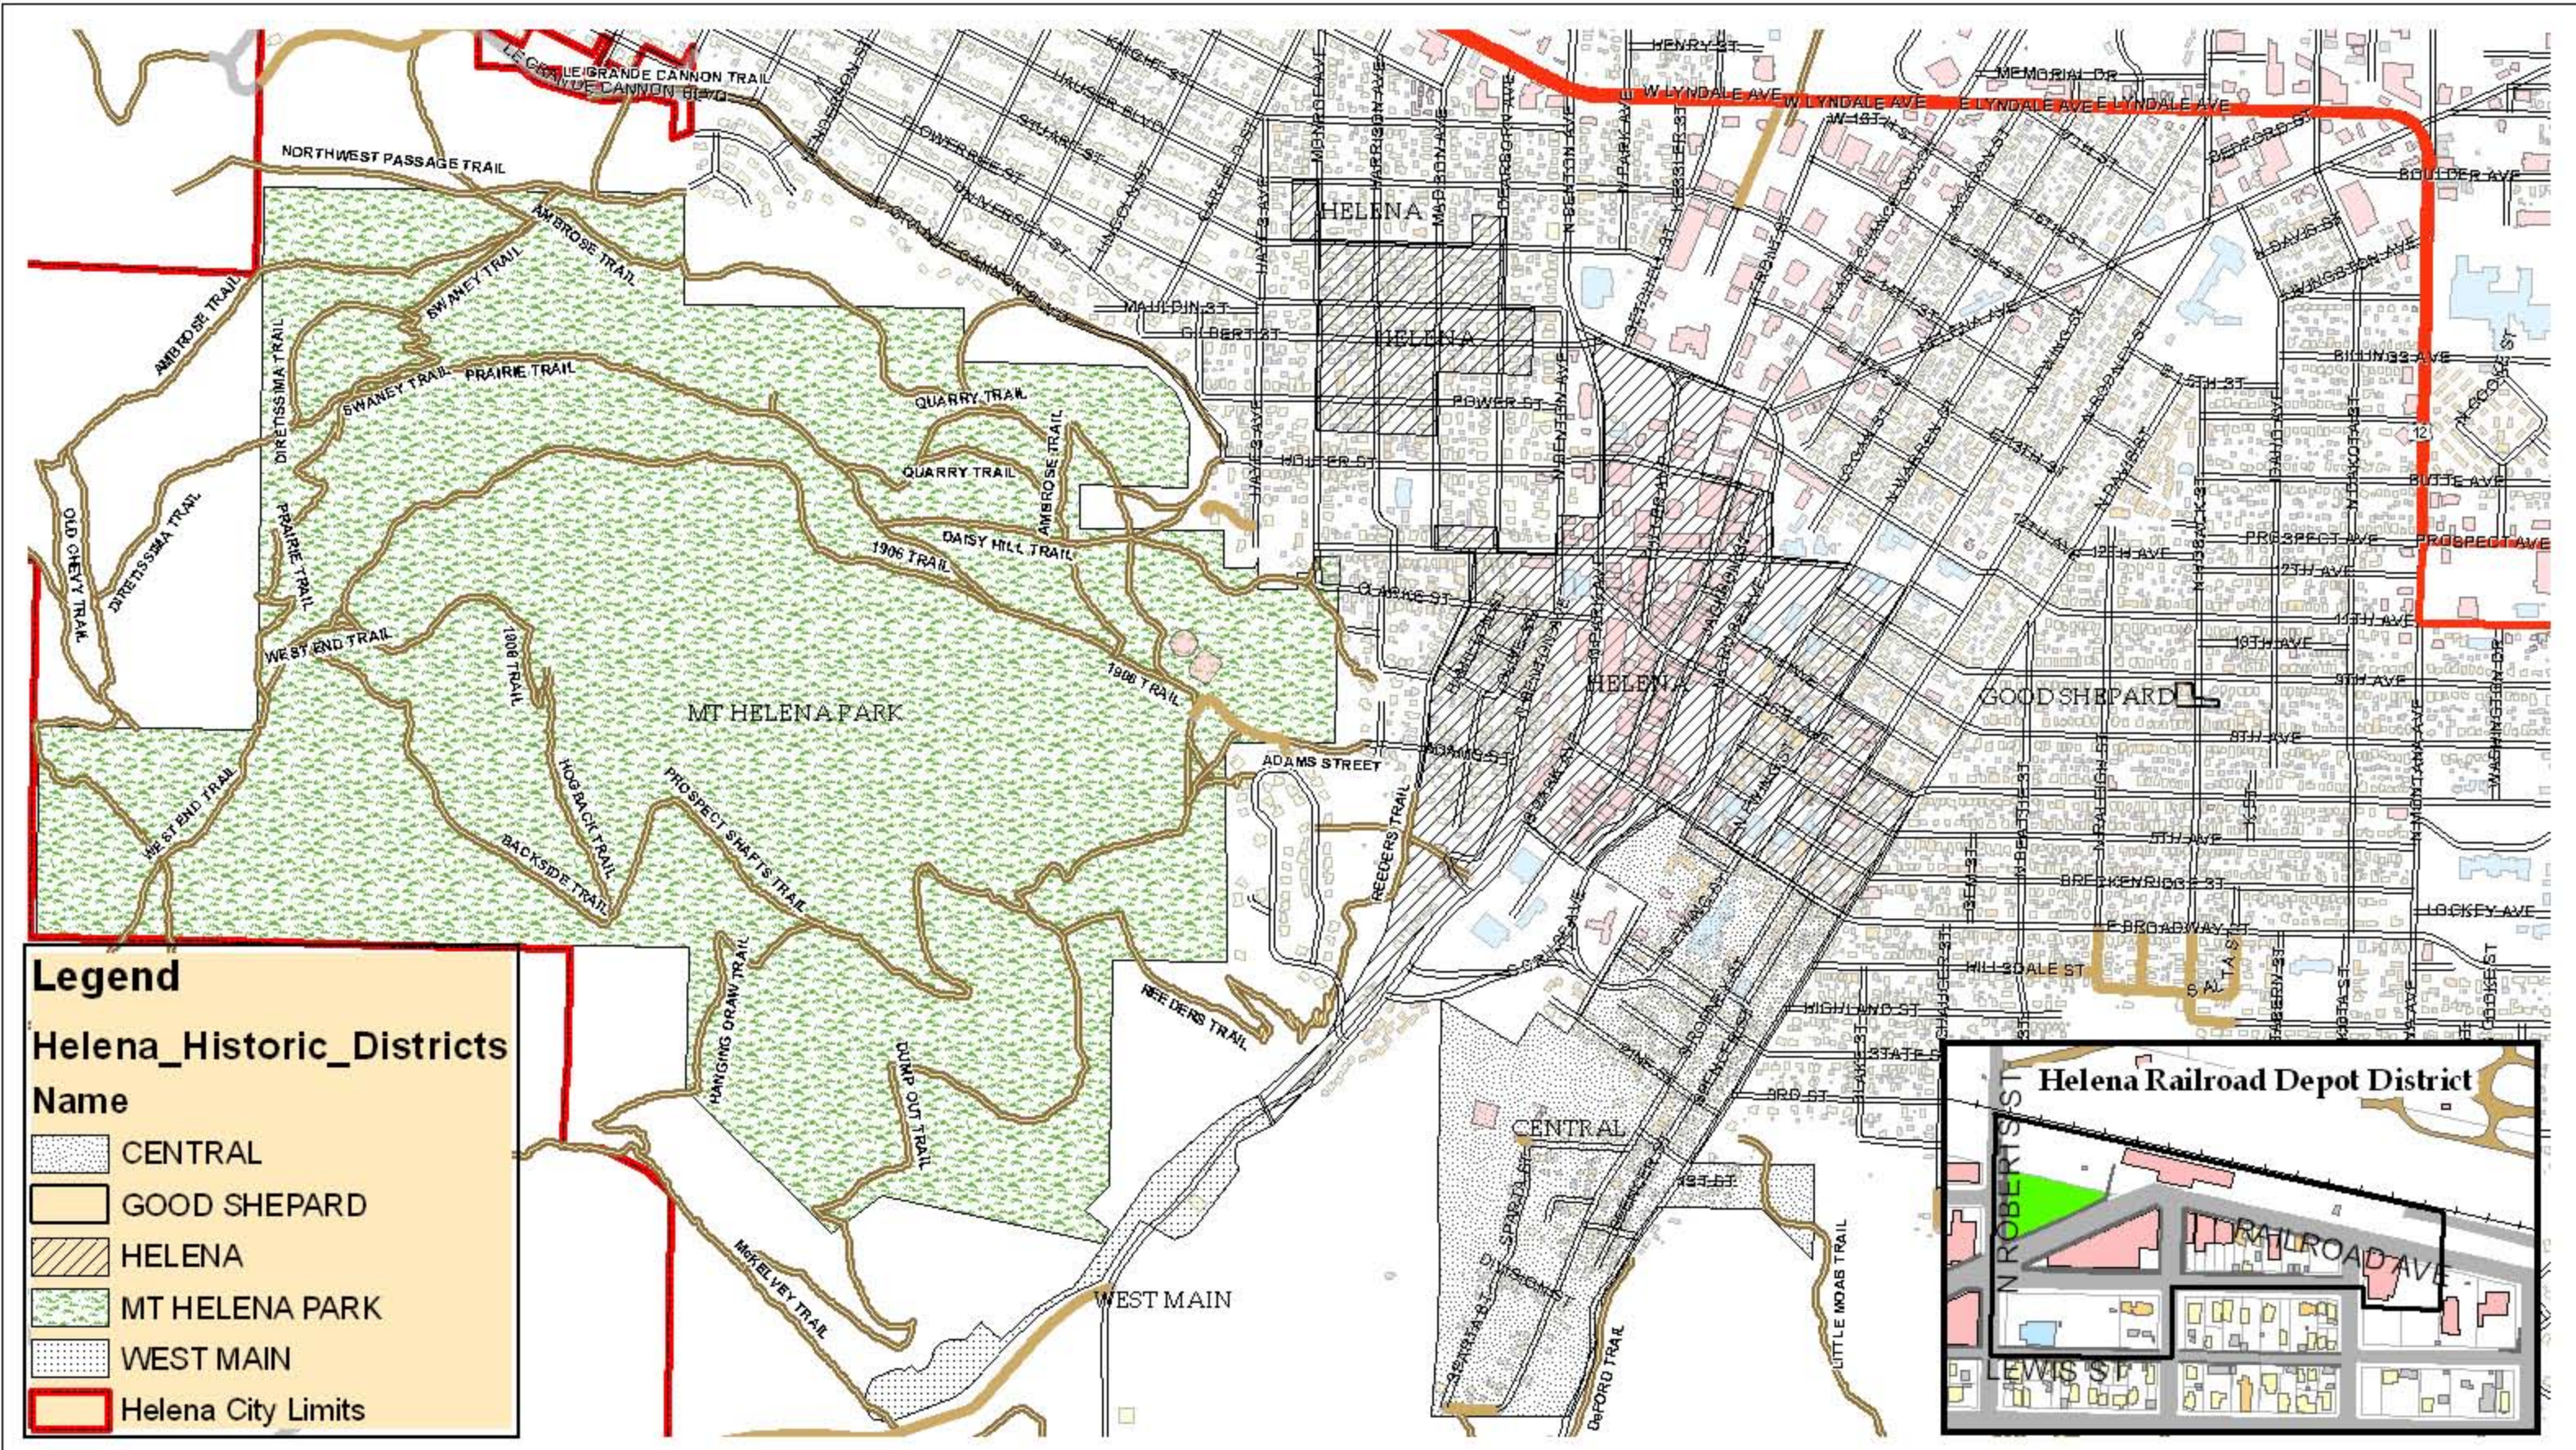

HELENA HISTORIC DISTRICTS

Legend

Helena_Historic_Districts
Name

-  CENTRAL
-  GOOD SHEPARD
-  HELENA
-  MT HELENA PARK
-  WEST MAIN
-  Helena City Limits

Helena Railroad Depot District

This inset map provides a detailed view of the Helena Railroad Depot District, showing the depot building (highlighted in green) and surrounding streets including N Roberts St, Railroad Ave, and Lewis St.