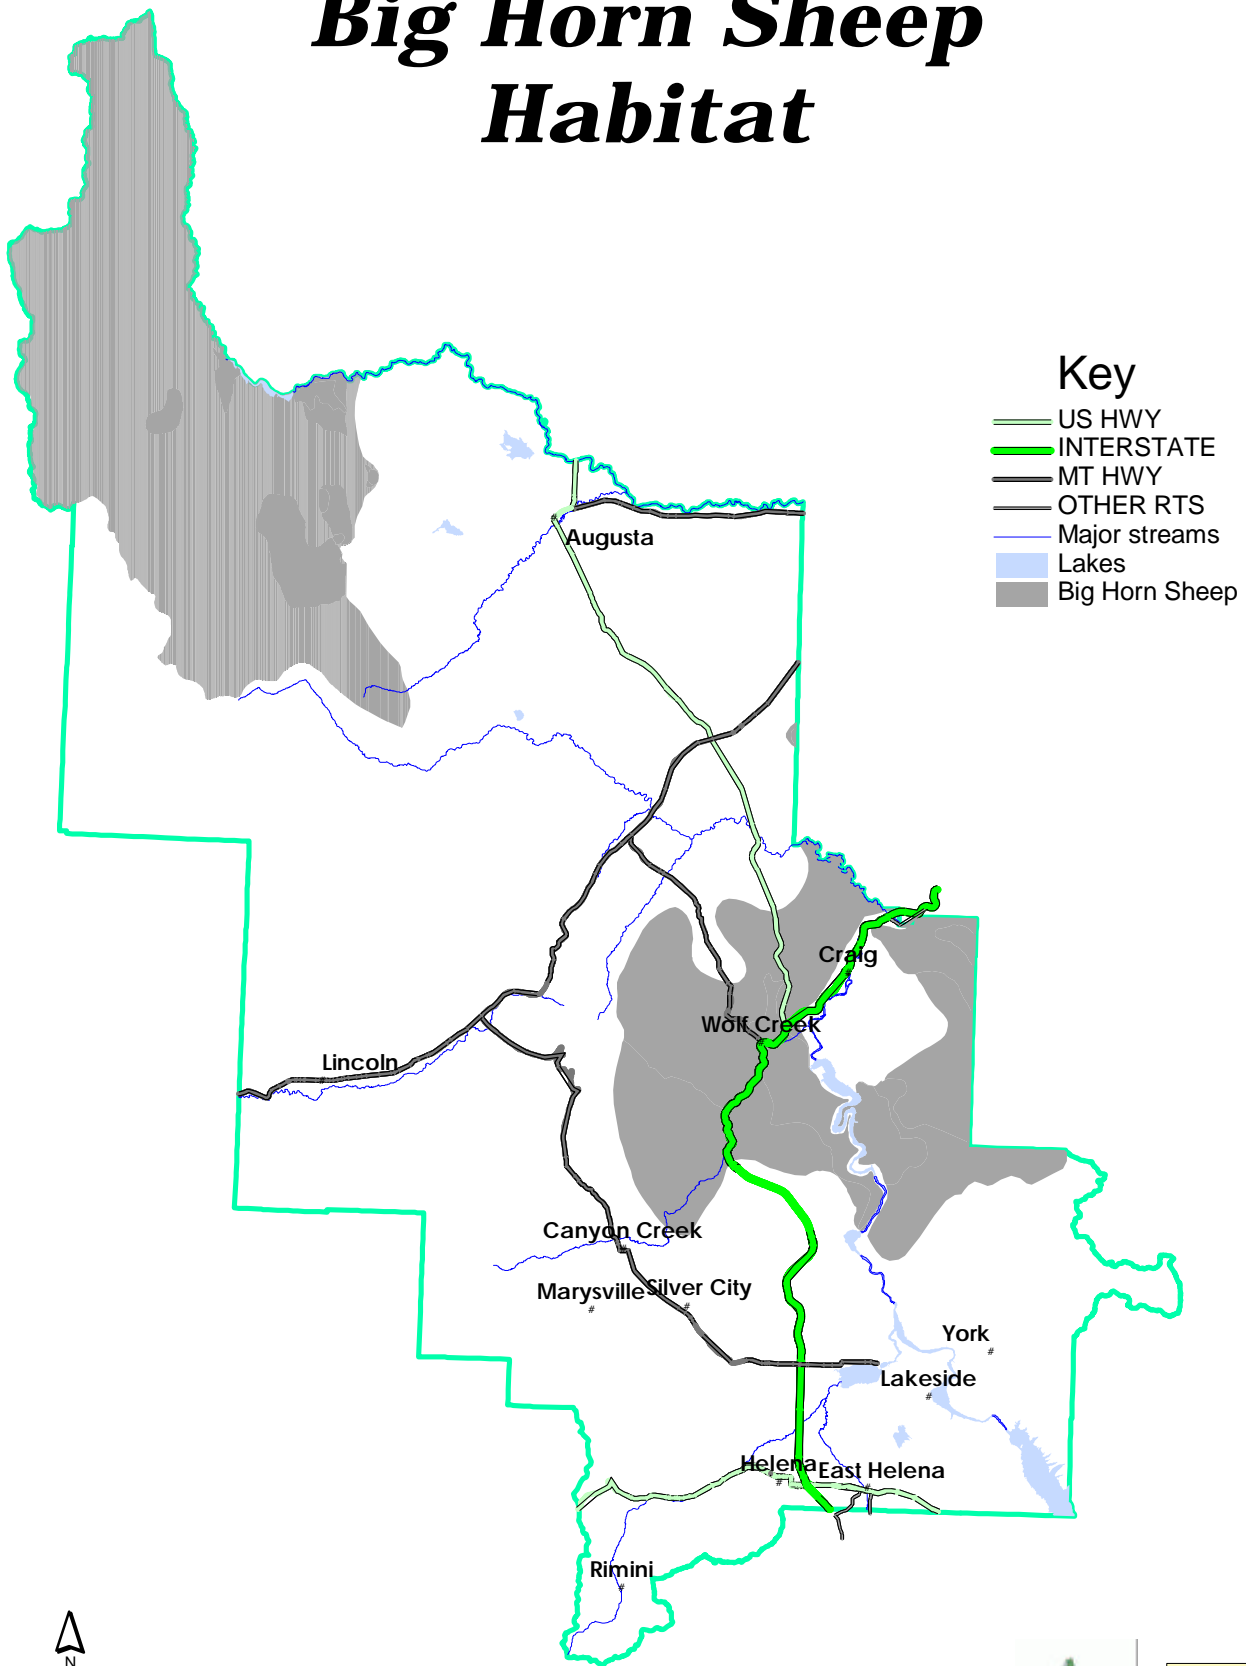

# Big Horn Sheep Habitat

## Key

- US HWY
- INTERSTATE
- MT HWY
- OTHER RTS
- Major streams
- Lakes
- Big Horn Sheep

Data source: NRIS at the Montana State Library.  
 data filename: g:\natural\habitat\sheep.shp