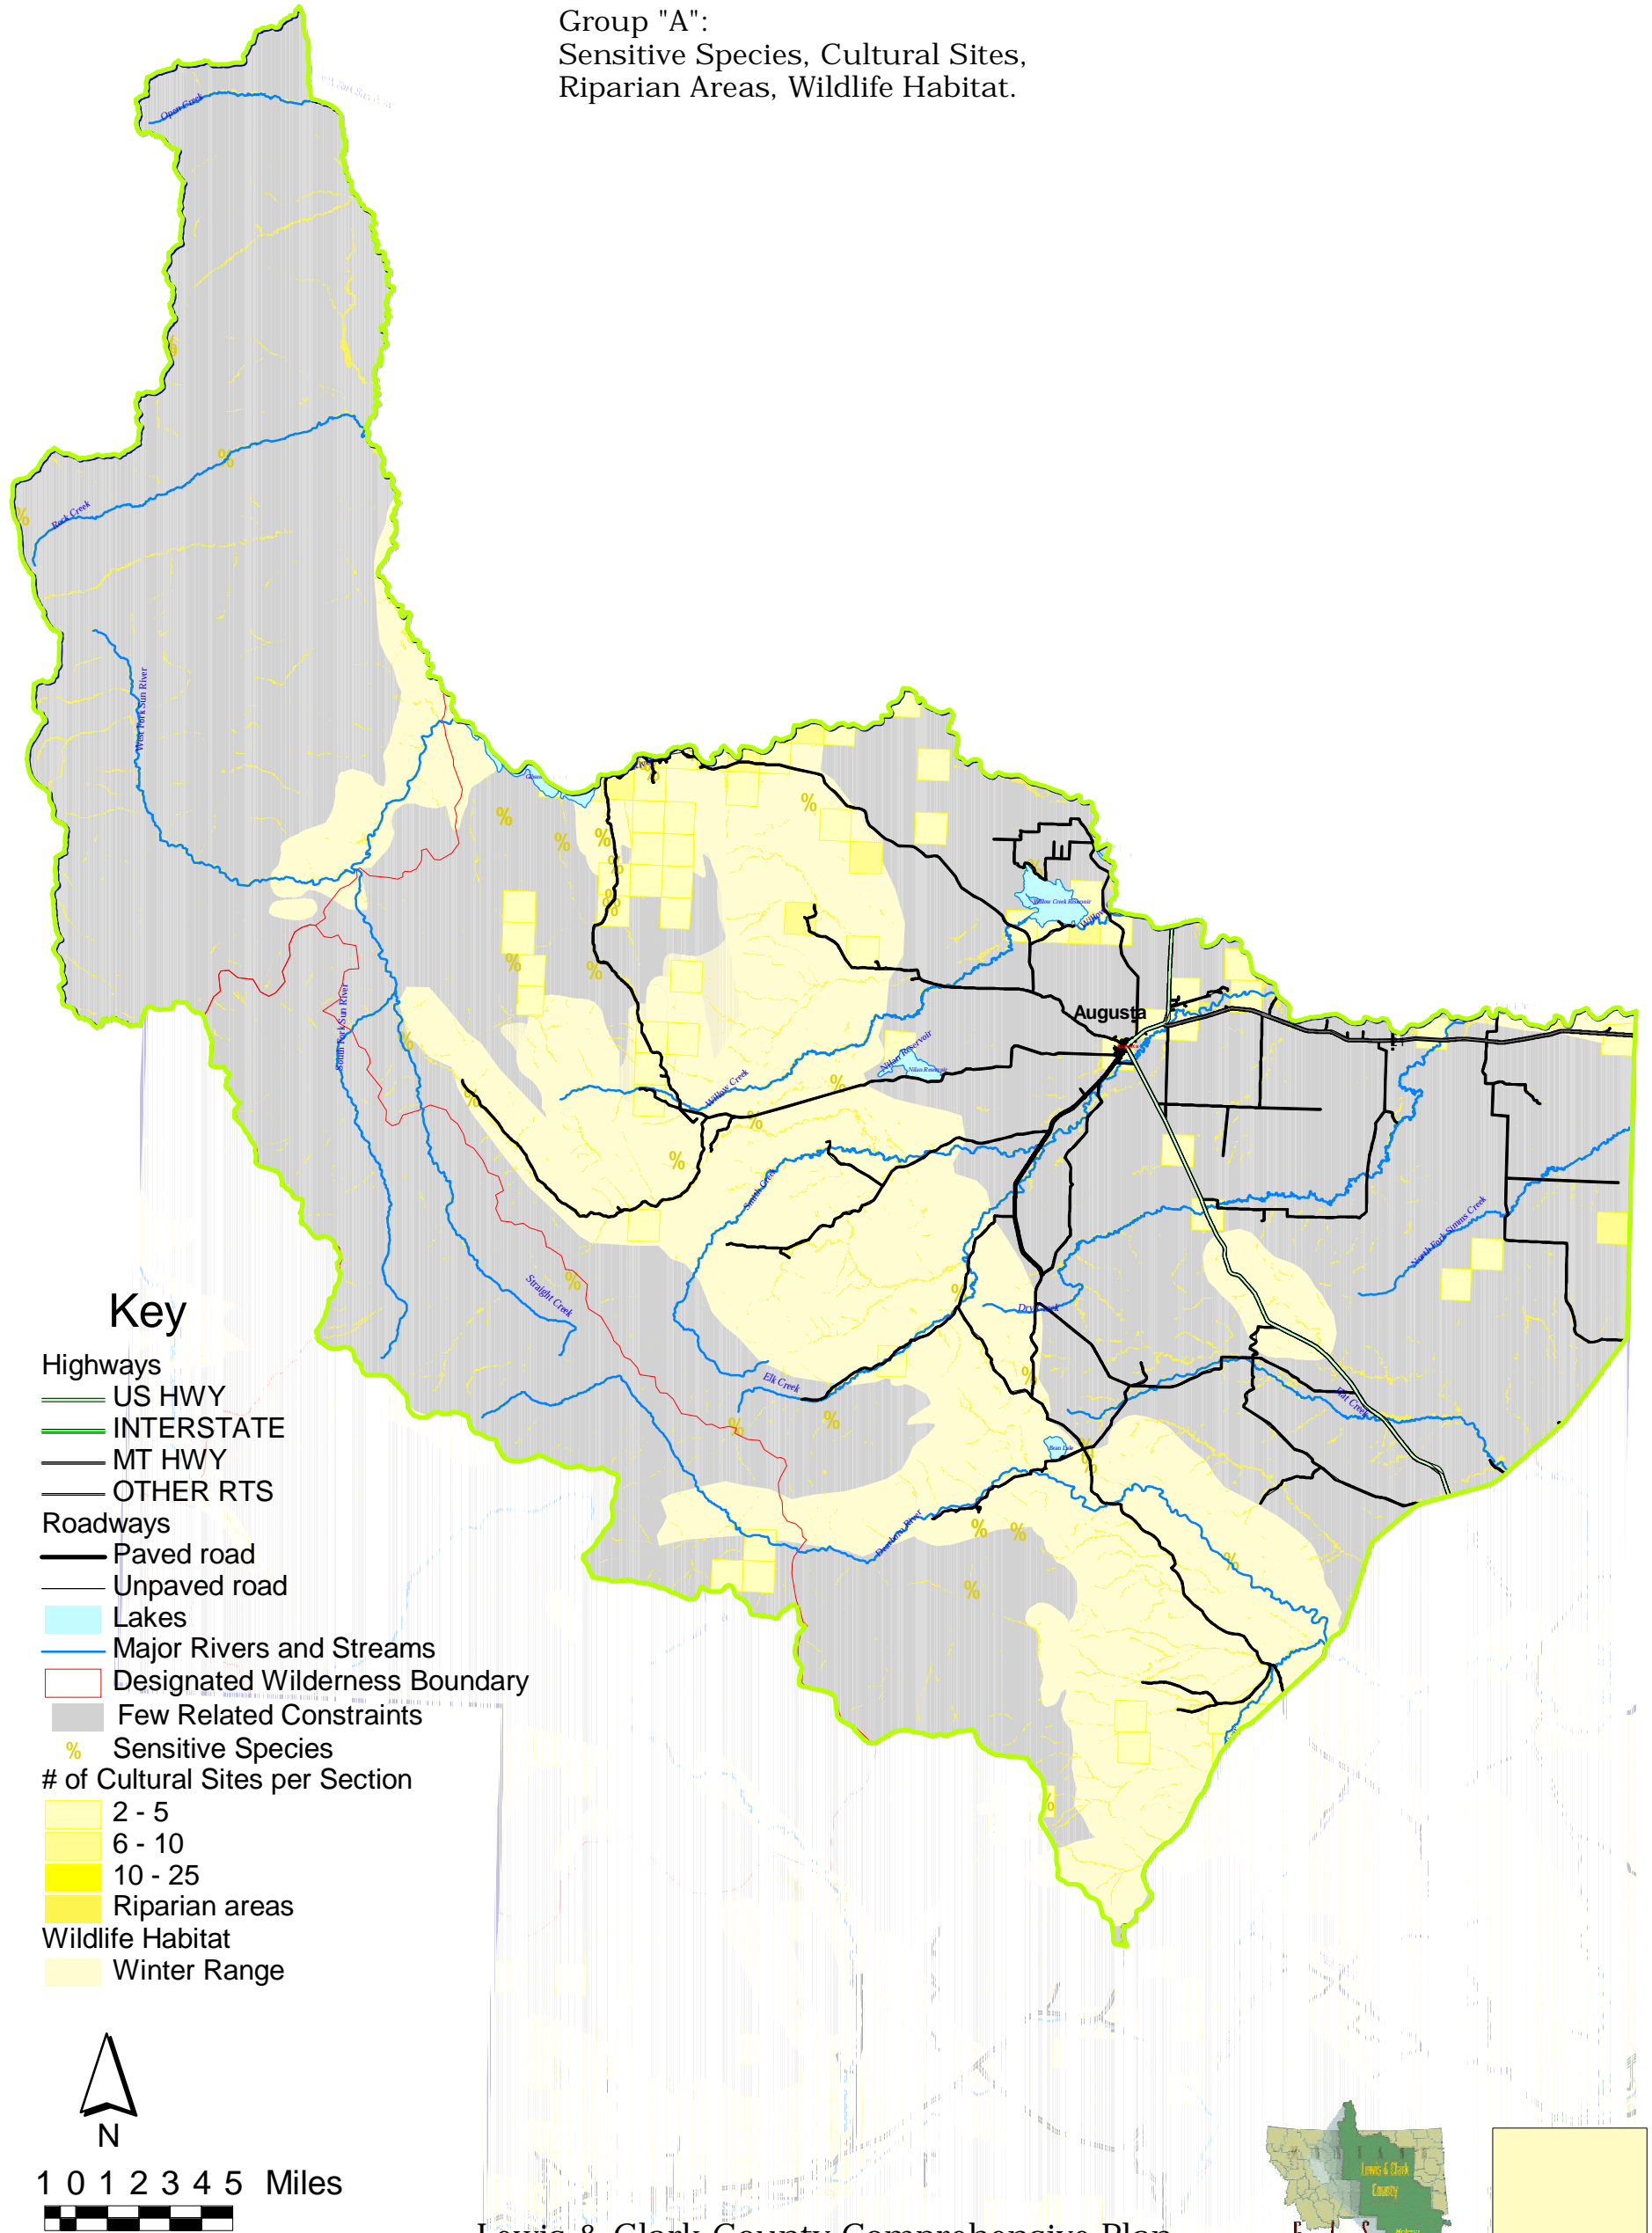

Augusta Planning Area

Resource Inventory

Group "A":
Sensitive Species, Cultural Sites,
Riparian Areas, Wildlife Habitat.

Key

- Highways
 - US HWY
 - INTERSTATE
 - MT HWY
 - OTHER RTs
- Roadways
 - Paved road
 - Unpaved road
- Lakes
- Major Rivers and Streams
- Designated Wilderness Boundary
- Few Related Constraints
- % Sensitive Species
- # of Cultural Sites per Section
 - 2 - 5
 - 6 - 10
 - 10 - 25
- Riparian areas
- Wildlife Habitat
 - Winter Range

1 0 1 2 3 4 5 Miles