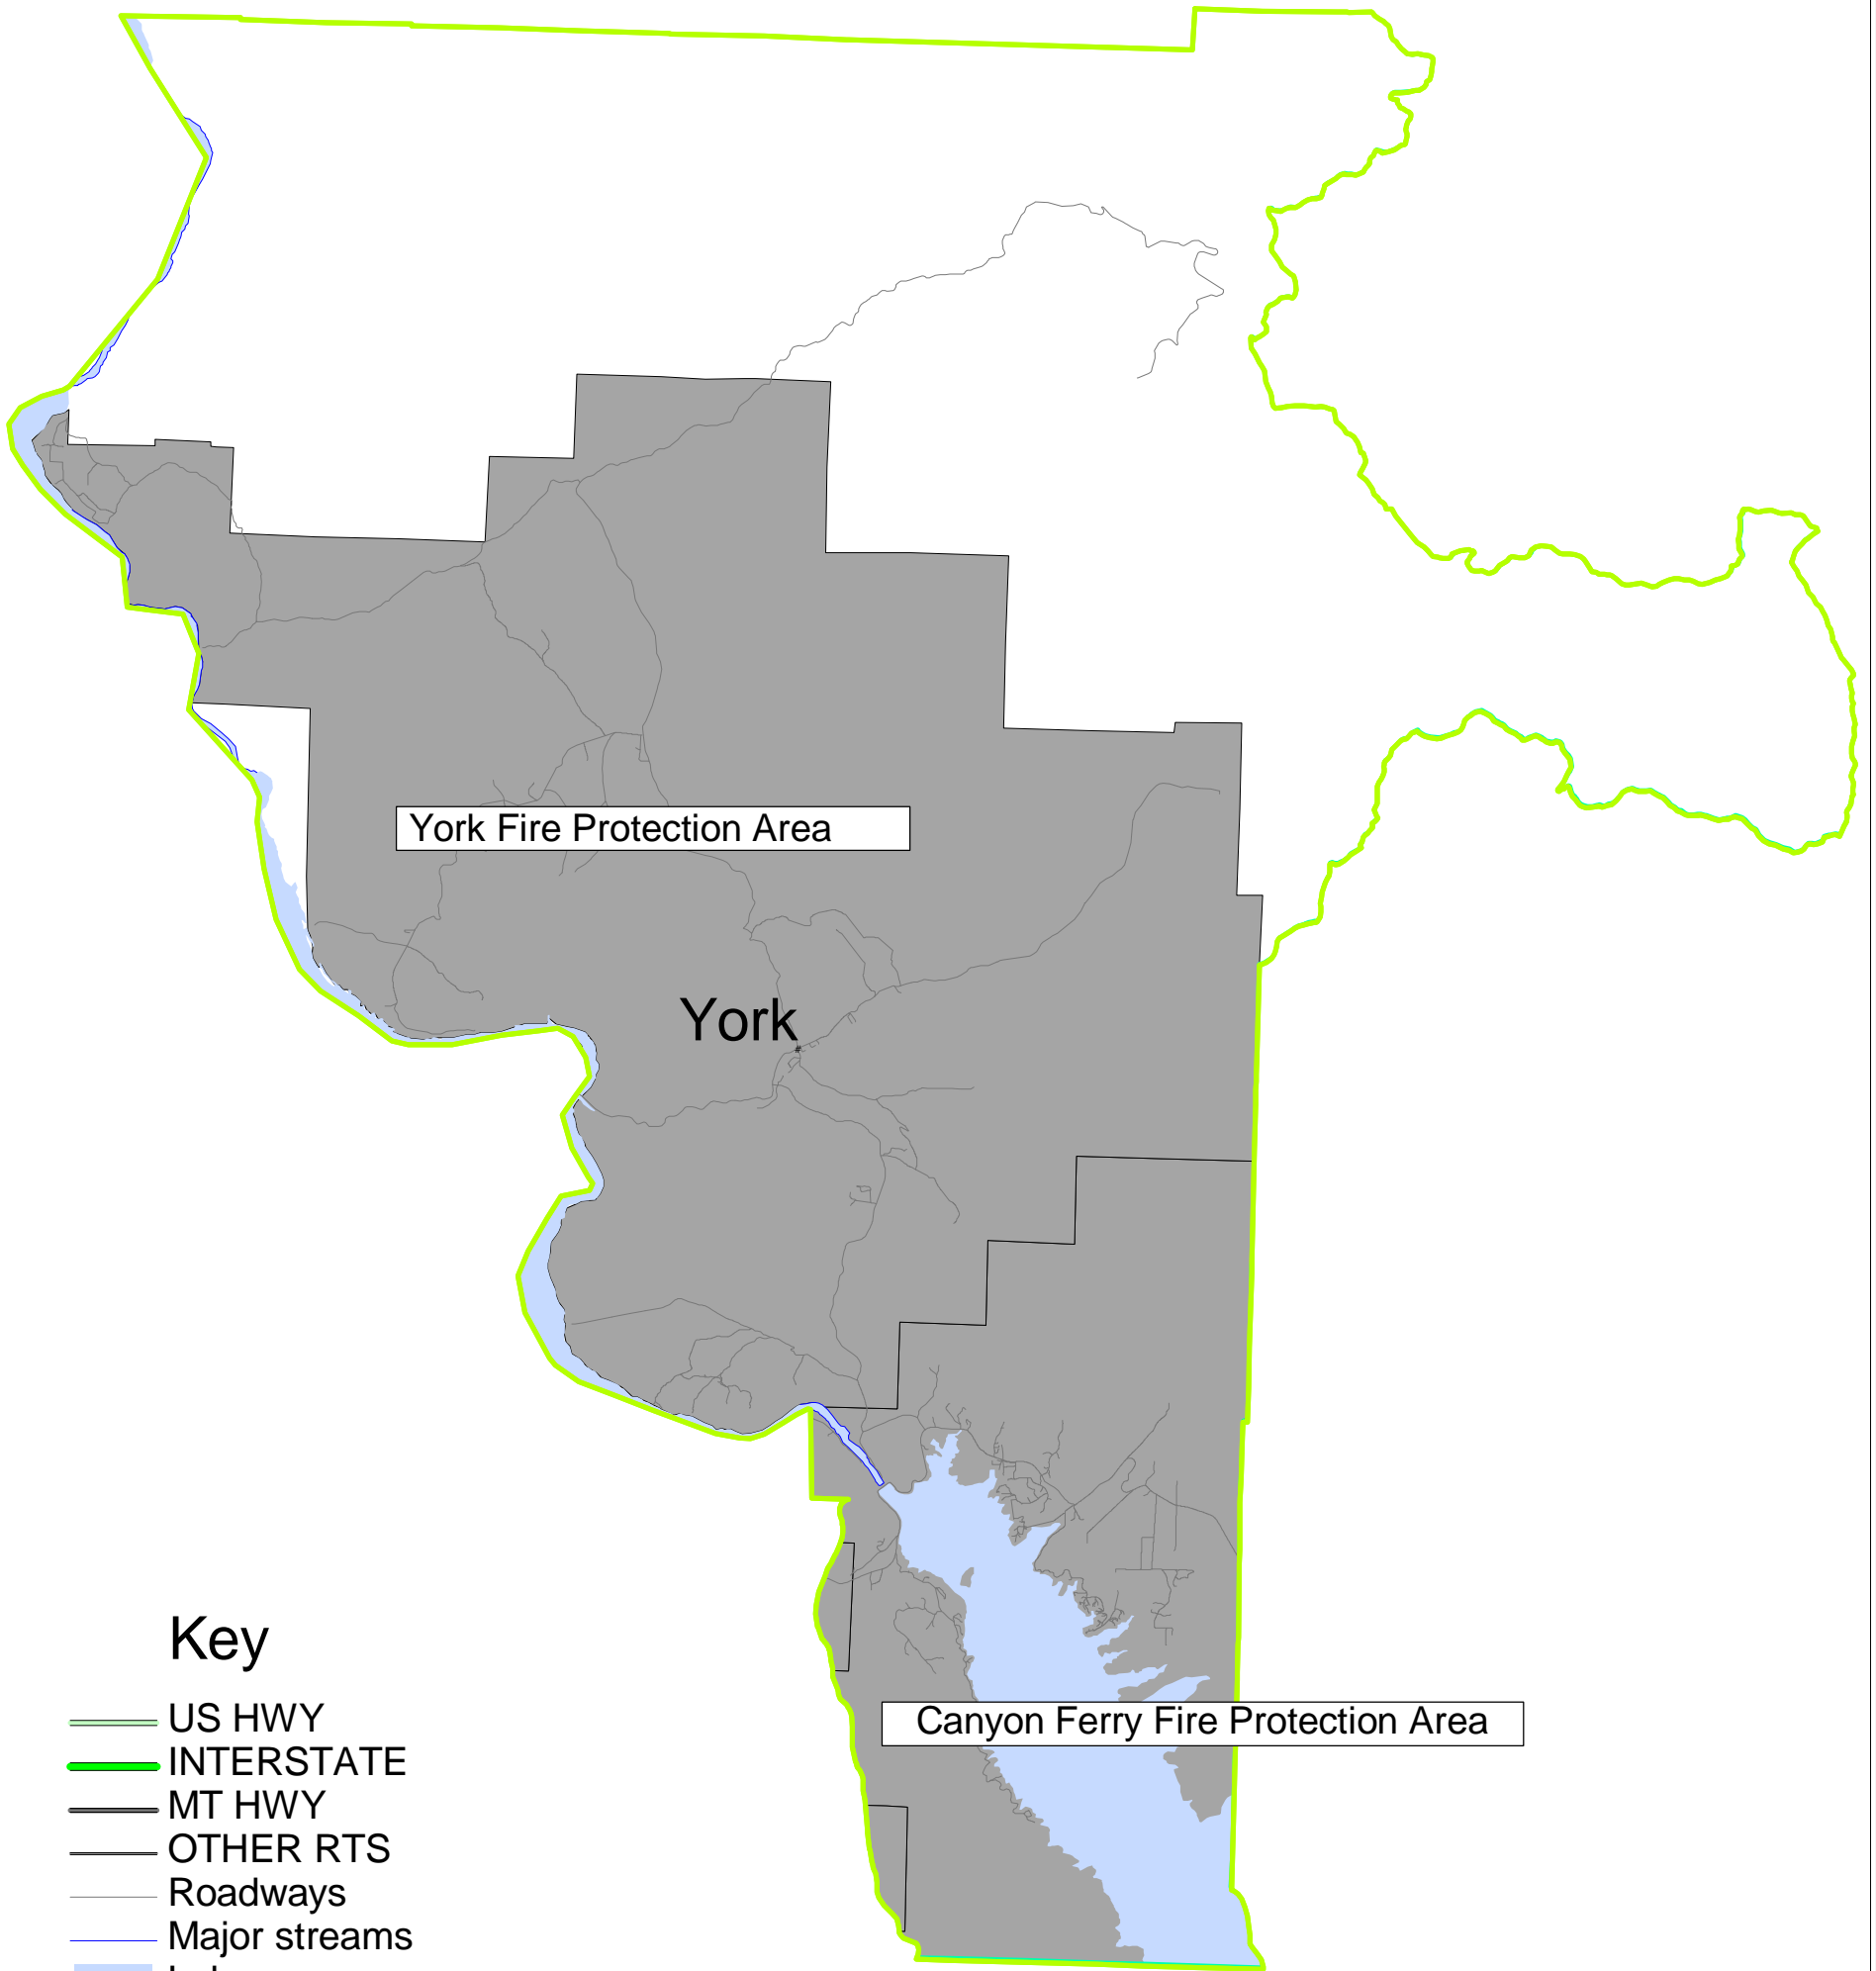

Fire Protection Areas ***Canyon Ferry - York Planning Area***

Key

- US HWY
- INTERSTATE
- MT HWY
- OTHER RTS
- Roadways
- Major streams
- Lakes
- Rural Fire Protection Areas
- County boundary

Canyon Ferry Fire Protection Area

York Fire Protection Area

York

Data source: Digitized from legal descriptions and the TIGER files PLSS by the L&C GIS.
data filename: g:\districts\ruralfire\fds-all.shp
Lewis & Clark County Comprehensive Plan